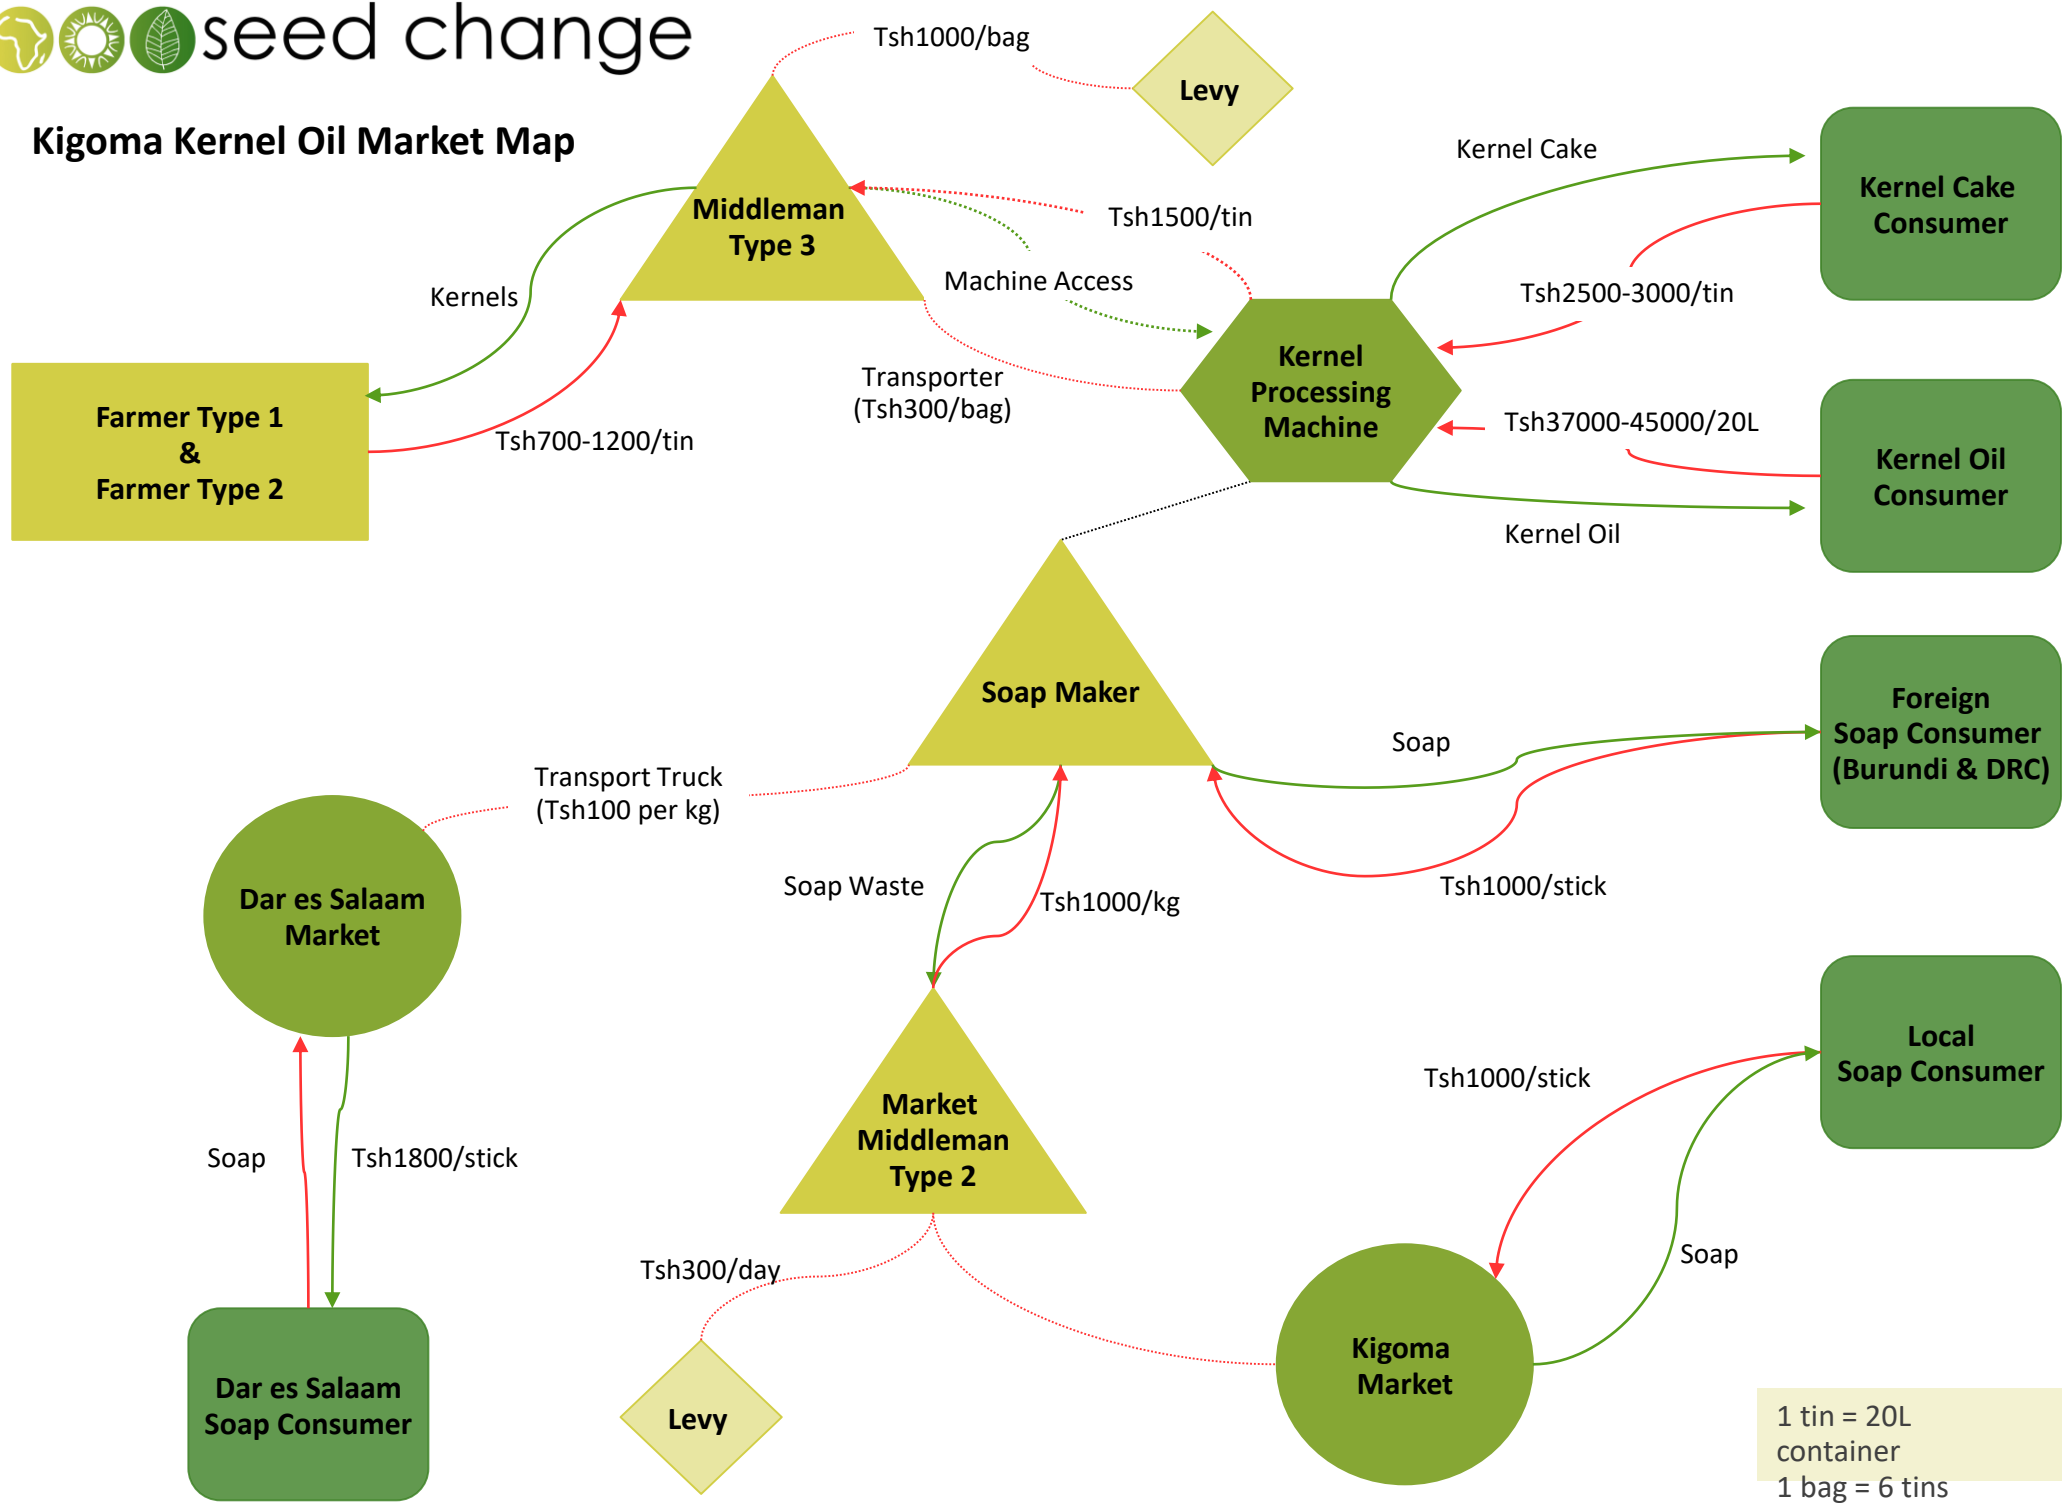

**Kigoma Kernel Oil Market Map**

1 tin = 20L container  
 1 bag = 6 tins